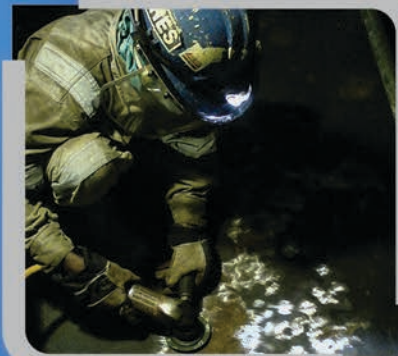

OUR SERVICES