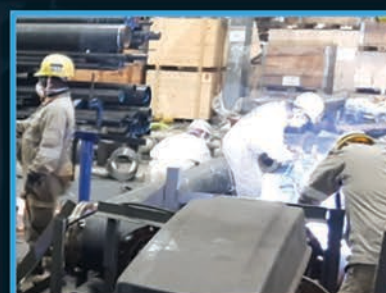

SINGAPORE

PIPING / STEEL WORK SHOP

Area : 10, 800 sqft

Gantry Crane : 16 Ton x 1

GTAW Welders : 10

SMAW Welders : 10

FCAW Welders : 04

Manpower : 25