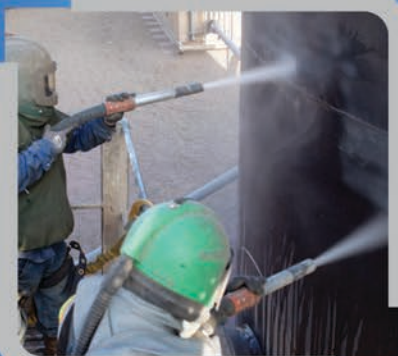

OUR SERVICES