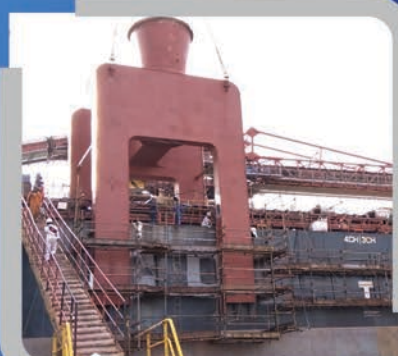

OUR SERVICES