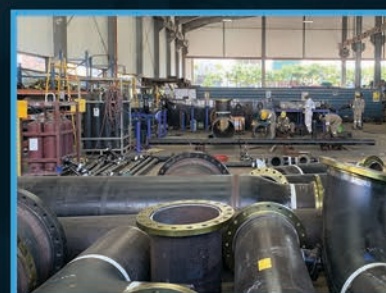

SINGAPORE

PIPING / STEEL WORK SHOP

Area : 10, 800 sqft

Gantry Crane : 16 Ton x 1

GTAW Welders : 10

SMAW Welders : 10

FCAW Welders : 04

Manpower : 25